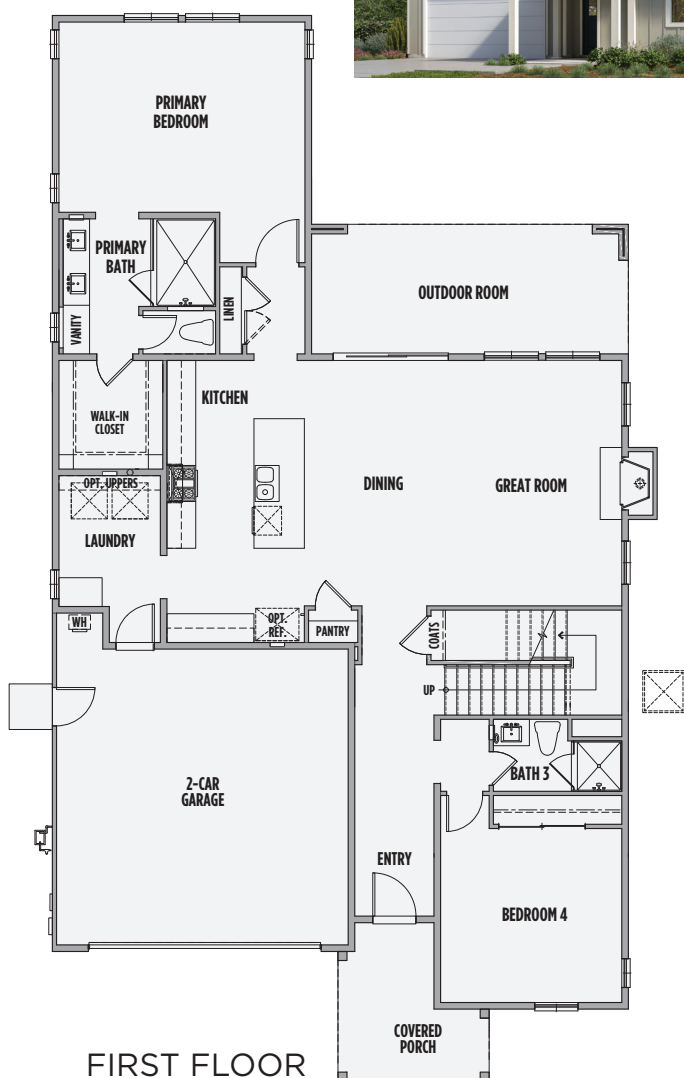

BASE CAMP

PLAN 4

2,561 Approx Sq Ft • 4 Bedrooms • 3 Baths

Gretchen Vedel, Realtor

208.494.2266

641 UNIVERSITY PARKWAY • SANDPOINT, IDAHO • BASECAMP@WILLIAMSHOMES.COM

All information provided herein, including floorplans, renderings, square footages, home features, site plan, and community amenities, is Preliminary and subject to change without prior notice or obligation. Floorplans and renderings are artists' conception and not necessarily to exact scale. Copyright © 2023 Williams Homes. All rights reserved. Equal Housing Opportunity.