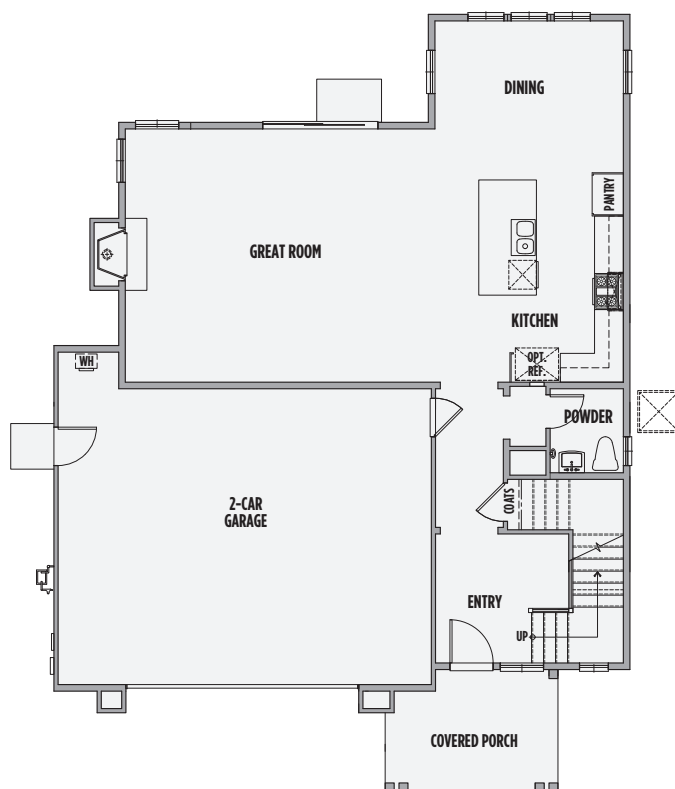

BASE CAMP

PLAN 2

2,314 Approx Sq Ft • 3 Bedrooms • 2.5 Baths

FIRST FLOOR