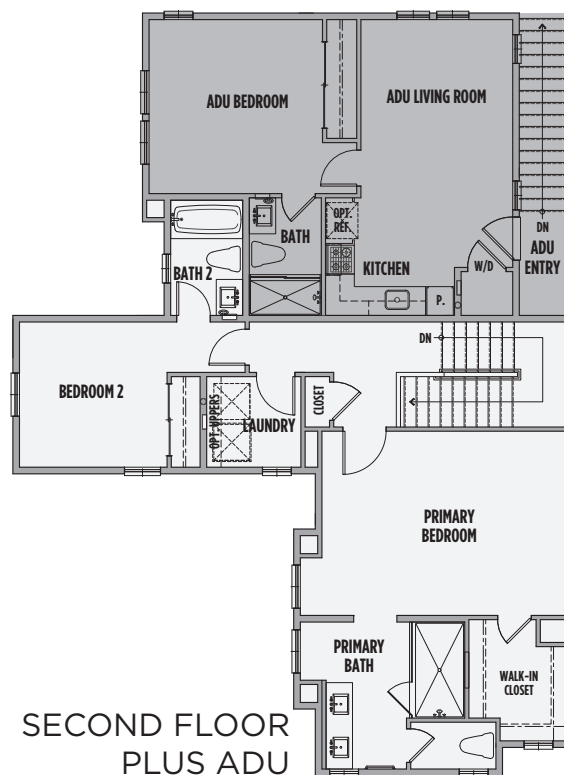

# BASE CAMP

## PLAN 1

1,917 Approx Sq Ft • 3 Bedrooms • 3 Baths  
487 Approx Sq Ft • 1 Bedroom • 1 Bath ADU

Gretchen Vedel, Realtor

208.494.2266

641 UNIVERSITY PARKWAY • SANDPOINT, IDAHO • [BASECAMP@WILLIAMSHOMES.COM](mailto:BASECAMP@WILLIAMSHOMES.COM)