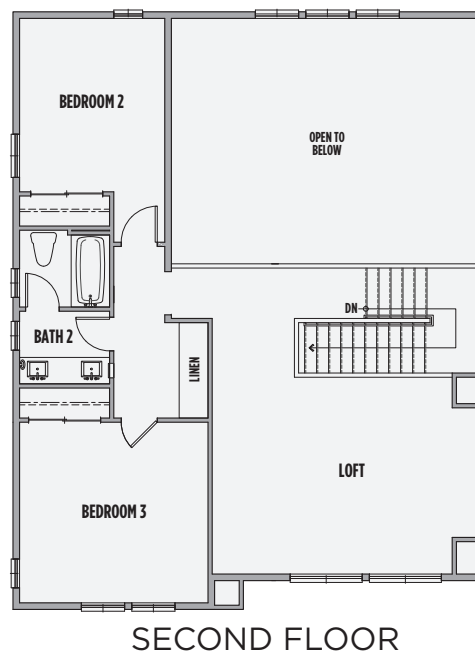

BASE CAMP

PLAN 4

2,561 Approx Sq Ft • 4 Bedrooms • 3 Baths

Gretchen Vedel, Realtor

208.494.2266

641 UNIVERSITY PARKWAY • SANDPOINT, IDAHO • BASECAMP@WILLIAMSHOMES.COM

All information provided herein, including floorplans, renderings, square footages, home features, site plan, and community amenities, is Preliminary and subject to change without prior notice or obligation. Floorplans and renderings are artists' conception and not necessarily to exact scale. Copyright © 2023 Williams Homes. All rights reserved. Equal Housing Opportunity.