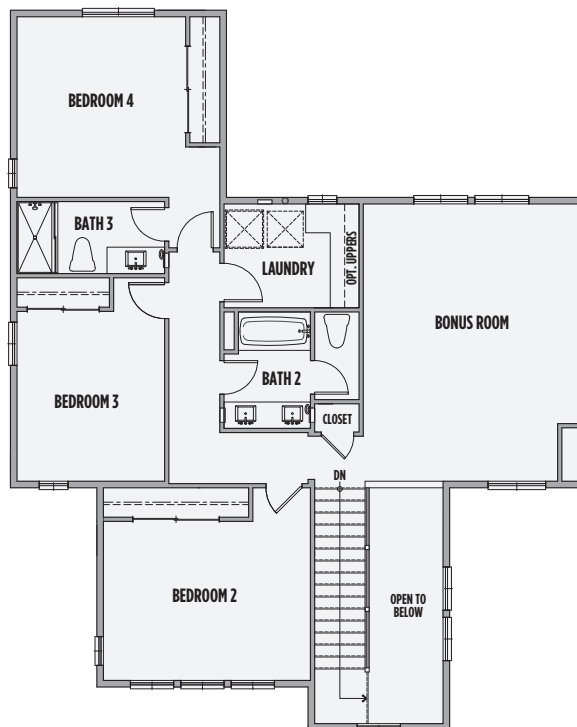

## PLAN 2

2,314 Approx Sq Ft • 3 Bedrooms • 2.5 Baths

FIRST FLOOR

SECOND FLOOR

Gretchen Vedel, Realtor

208.494.2266

641 UNIVERSITY PARKWAY • SANDPOINT, IDAHO • [BASECAMP@WILLIAMSHOMES.COM](mailto:BASECAMP@WILLIAMSHOMES.COM)

# BASE CAMP

## PLAN 3

2,548 Approx Sq Ft • 4 Bedrooms • 3.5 Baths

FIRST FLOOR

SECOND FLOOR

Gretchen Vedel, Realtor

208.494.2266

641 UNIVERSITY PARKWAY • SANDPOINT, IDAHO • [BASECAMP@WILLIAMSHOMES.COM](mailto:BASECAMP@WILLIAMSHOMES.COM)