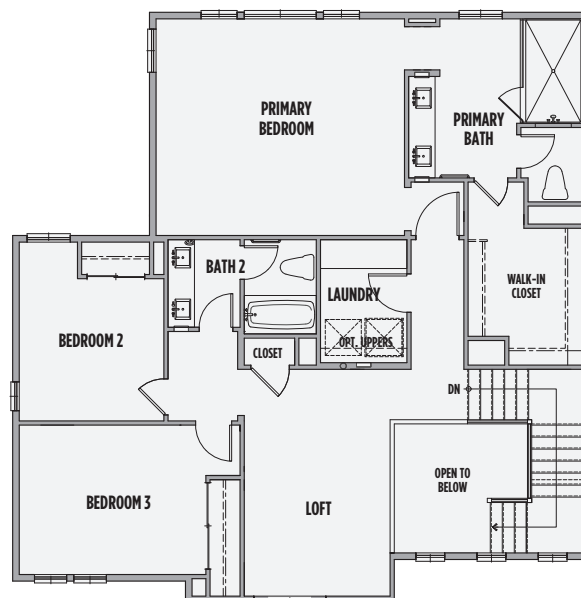

## PLAN 1

1,917 Approx Sq Ft • 3 Bedrooms • 3 Baths  
487 Approx Sq Ft • 1 Bedroom • 1 Bath ADU

Gretchen Vedel, Realtor

208.494.2266

641 UNIVERSITY PARKWAY • SANDPOINT, IDAHO • [BASECAMP@WILLIAMSHOMES.COM](mailto:BASECAMP@WILLIAMSHOMES.COM)

All information provided herein, including floorplans, renderings, square footages, home features, site plan, and community amenities, is Preliminary and subject to change without prior notice or obligation. Floorplans and renderings are artists' conception and not necessarily to exact scale. Copyright © 2023 Williams Homes. All rights reserved. Equal Housing Opportunity.

# BASE CAMP

## PLAN 2

2,314 Approx Sq Ft • 3 Bedrooms • 2.5 Baths

FIRST FLOOR

SECOND FLOOR

Gretchen Vedel, Realtor

208.494.2266

641 UNIVERSITY PARKWAY • SANDPOINT, IDAHO • [BASECAMP@WILLIAMSHOMES.COM](mailto:BASECAMP@WILLIAMSHOMES.COM)