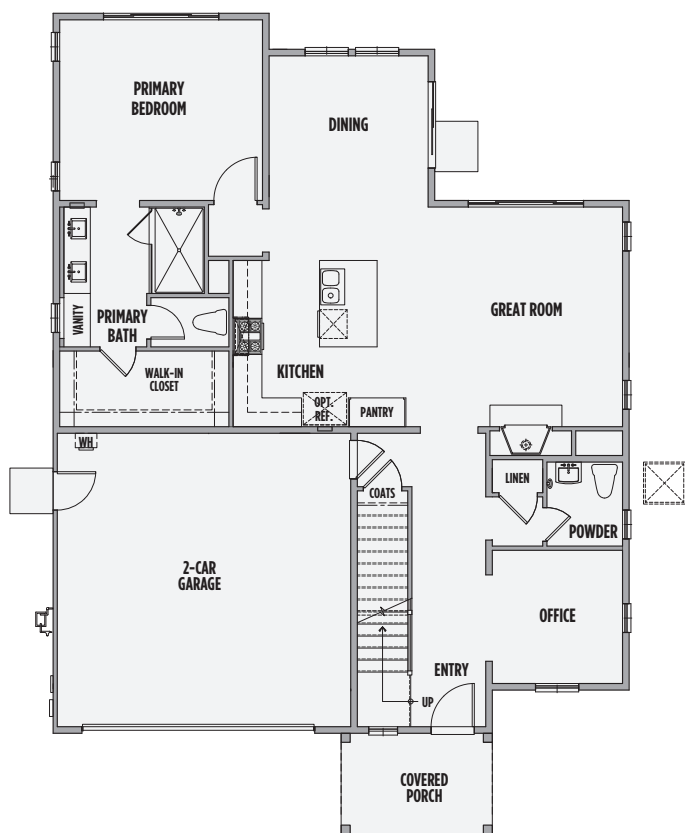

## PLAN 2

2,314 Approx Sq Ft • 3 Bedrooms • 2.5 Baths

FIRST FLOOR

SECOND FLOOR

Gretchen Vedel, Realtor

208.494.2266

641 UNIVERSITY PARKWAY • SANDPOINT, IDAHO • [BASECAMP@WILLIAMSHOMES.COM](mailto:BASECAMP@WILLIAMSHOMES.COM)

# BASE CAMP

## PLAN 3

2,548 Approx Sq Ft • 4 Bedrooms • 3.5 Baths

FIRST FLOOR

SECOND FLOOR

Gretchen Vedel, Realtor

208.494.2266

641 UNIVERSITY PARKWAY • SANDPOINT, IDAHO • [BASECAMP@WILLIAMSHOMES.COM](mailto:BASECAMP@WILLIAMSHOMES.COM)