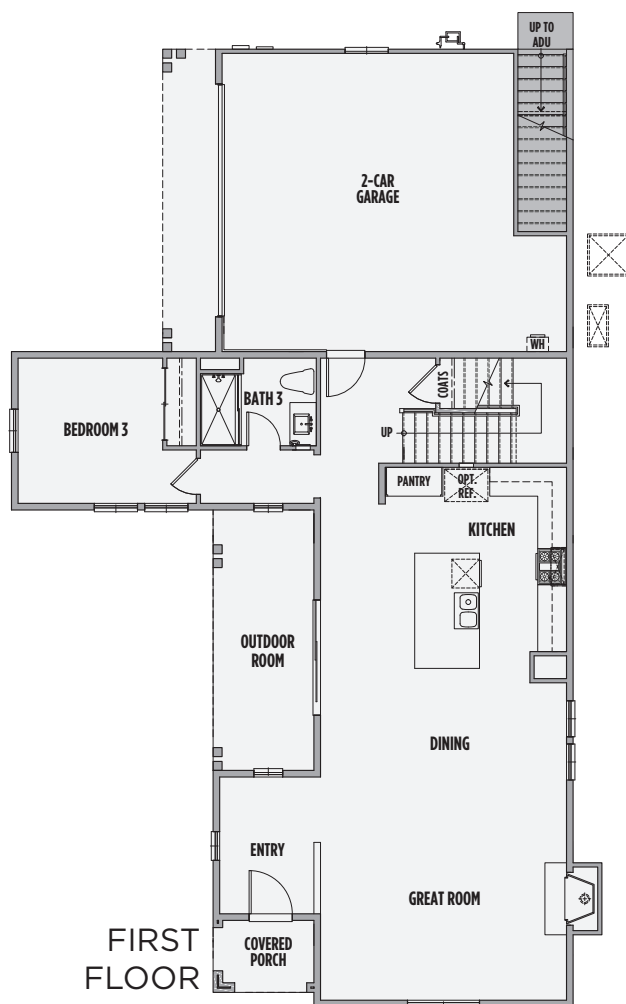

# BASE CAMP

## PLAN 1

1,917 Approx Sq Ft • 3 Bedrooms • 3 Baths  
487 Approx Sq Ft • 1 Bedroom • 1 Bath ADU

Gretchen Vedel, Realtor

208.494.2266

641 UNIVERSITY PARKWAY • SANDPOINT, IDAHO • [BASECAMP@WILLIAMSHOMES.COM](mailto:BASECAMP@WILLIAMSHOMES.COM)