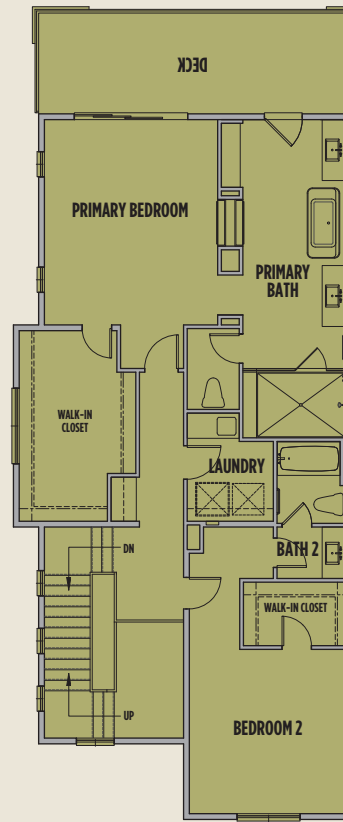

PRELIMINARY

FIRST FLOOR

SECOND FLOOR

THIRD FLOOR

4 Bedrooms

4 Baths

3,080 to 3,101 Approx. Sq. Ft

406 404 6930

227 Bridger Vale Drive • Bozeman, Montana

bridgervale@williamshomes.com

WILLIAMSHOMES.com

All information provided herein, including floorplans, renderings, square footages, home features, site plan, and community amenities, is Preliminary and subject to change without prior notice or obligation. Floorplans and renderings are artists' conception and not necessarily to exact scale. Copyright © 2023 Williams Homes. All rights reserved. State of Montana Board of Realty License #RRE-BRO-LIC-79203. Equal Housing Opportunity.

PRELIMINARY

FIRST FLOOR

SECOND FLOOR

THIRD FLOOR

4 Bedrooms

4 Baths

3,144 to 3,165 Approx. Sq. Ft.

406 404 6930