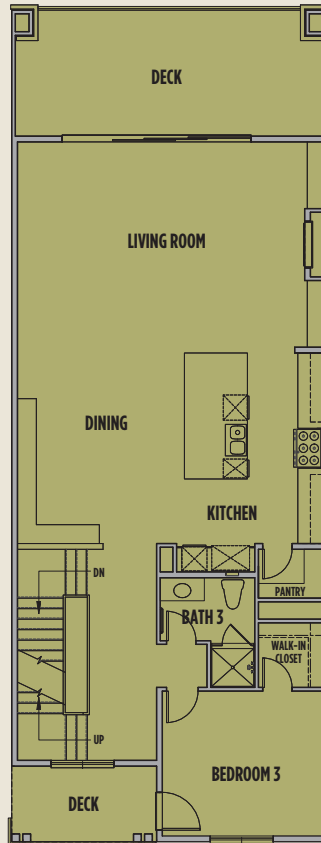

PRELIMINARY

FIRST FLOOR

SECOND FLOOR

THIRD FLOOR

4 Bedrooms

4 Baths

3,080 to 3,101 Approx. Sq. Ft

406 404 6930

227 Bridger Vale Drive • Bozeman, Montana

bridgervale@williamshomes.com

WILLIAMSHOMES.com

All information provided herein, including floorplans, renderings, square footages, home features, site plan, and community amenities, is Preliminary and subject to change without prior notice or obligation. Floorplans and renderings are artists' conception and not necessarily to exact scale. Copyright © 2023 Williams Homes. All rights reserved. State of Montana Board of Realty License #RRE-BRO-LIC-79203. Equal Housing Opportunity.

PRELIMINARY

FIRST FLOOR

SECOND FLOOR

THIRD FLOOR

4 Bedrooms

4 Baths

3,144 to 3,165 Approx. Sq. Ft.

406 404 6930