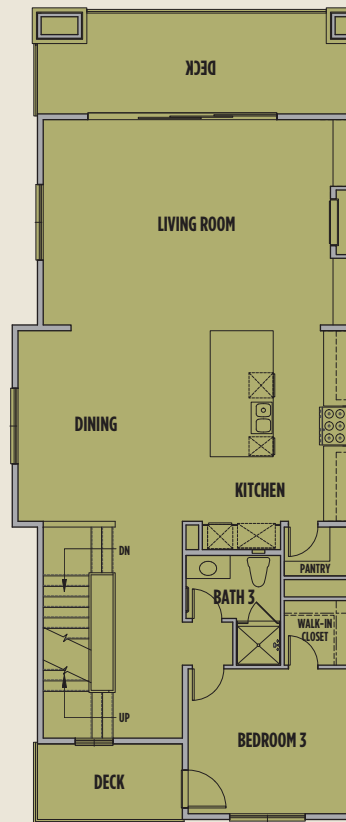

PRELIMINARY

FIRST FLOOR

SECOND FLOOR

THIRD FLOOR

4 Bedrooms

4 Baths

3,080 to 3,101 Approx. Sq. Ft

406 404 6930

227 Bridger Vale Drive • Bozeman, Montana

bridgervale@williamshomes.com

WILLIAMSHOMES.com

All information provided herein, including floorplans, renderings, square footages, home features, site plan, and community amenities, is Preliminary and subject to change without prior notice or obligation. Floorplans and renderings are artists' conception and not necessarily to exact scale. Copyright © 2023 Williams Homes. All rights reserved. State of Montana Board of Realty License #RRE-BRO-LIC-79203. Equal Housing Opportunity.

PRELIMINARY

FIRST FLOOR

SECOND FLOOR

THIRD FLOOR

4 Bedrooms

4 Baths

3,144 to 3,165 Approx. Sq. Ft.

406 404 6930