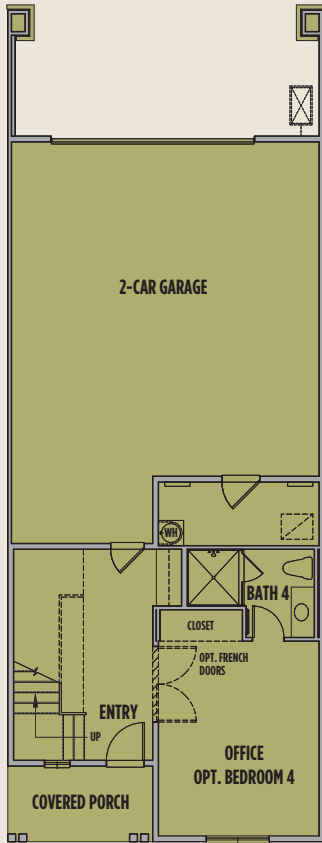

PRELIMINARY

FIRST FLOOR

SECOND FLOOR

THIRD FLOOR

4 Bedrooms

4 Baths

3,080 to 3,101 Approx. Sq. Ft

406 404 6930

227 Bridger Vale Drive • Bozeman, Montana

bridgervale@williamshomes.com

WILLIAMSHOMES.com

All information provided herein, including floorplans, renderings, square footages, home features, site plan, and community amenities, is Preliminary and subject to change without prior notice or obligation. Floorplans and renderings are artists' conception and not necessarily to exact scale. Copyright © 2023 Williams Homes. All rights reserved. State of Montana Board of Realty License #RRE-BRO-LIC-79203. Equal Housing Opportunity.

PRELIMINARY

FIRST FLOOR

SECOND FLOOR

THIRD FLOOR

4 Bedrooms

4 Baths

3,144 to 3,165 Approx. Sq. Ft.

406 404 6930