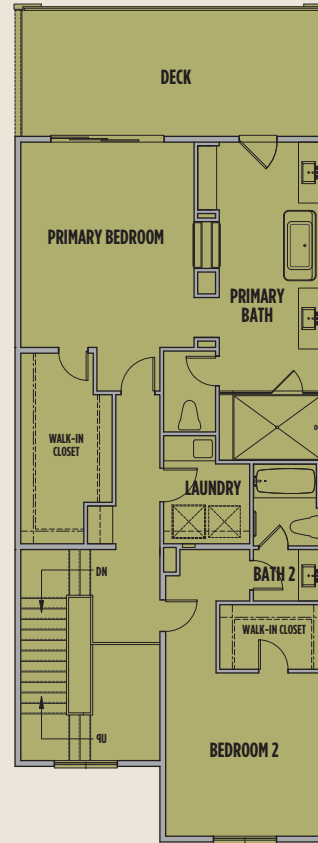

PRELIMINARY

FIRST FLOOR

SECOND FLOOR

THIRD FLOOR

4 Bedrooms

4 Baths

3,080 to 3,101 Approx. Sq. Ft

406 404 6930

227 Bridger Vale Drive • Bozeman, Montana

bridgervale@williamshomes.com

WILLIAMSHOMES.com

All information provided herein, including floorplans, renderings, square footages, home features, site plan, and community amenities, is Preliminary and subject to change without prior notice or obligation. Floorplans and renderings are artists' conception and not necessarily to exact scale. Copyright © 2023 Williams Homes. All rights reserved. State of Montana Board of Realty License #RRE-BRO-LIC-79203. Equal Housing Opportunity.

PRELIMINARY

FIRST FLOOR

SECOND FLOOR

THIRD FLOOR

4 Bedrooms

4 Baths

3,144 to 3,165 Approx. Sq. Ft.

406 404 6930