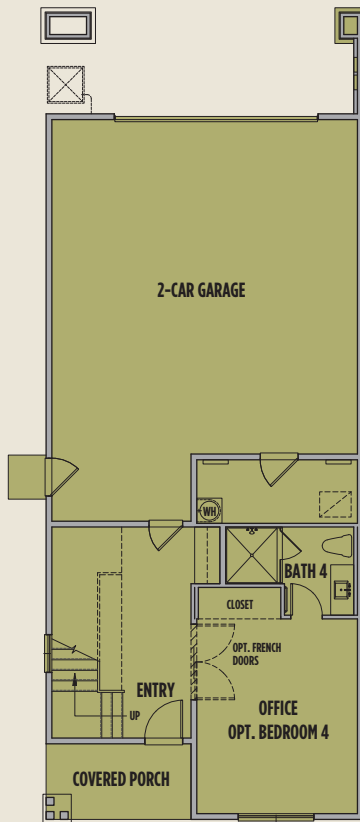

PRELIMINARY

FIRST FLOOR

SECOND FLOOR

THIRD FLOOR

4 Bedrooms

4 Baths

3,080 to 3,101 Approx. Sq. Ft

406 404 6930

227 Bridger Vale Drive • Bozeman, Montana

bridgervale@williamshomes.com

WILLIAMSHOMES.com

All information provided herein, including floorplans, renderings, square footages, home features, site plan, and community amenities, is Preliminary and subject to change without prior notice or obligation. Floorplans and renderings are artists' conception and not necessarily to exact scale. Copyright © 2023 Williams Homes. All rights reserved. State of Montana Board of Realty License #RRE-BRO-LIC-79203. Equal Housing Opportunity.

PRELIMINARY

FIRST FLOOR

SECOND FLOOR

THIRD FLOOR

4 Bedrooms

4 Baths

3,144 to 3,165 Approx. Sq. Ft.

406 404 6930